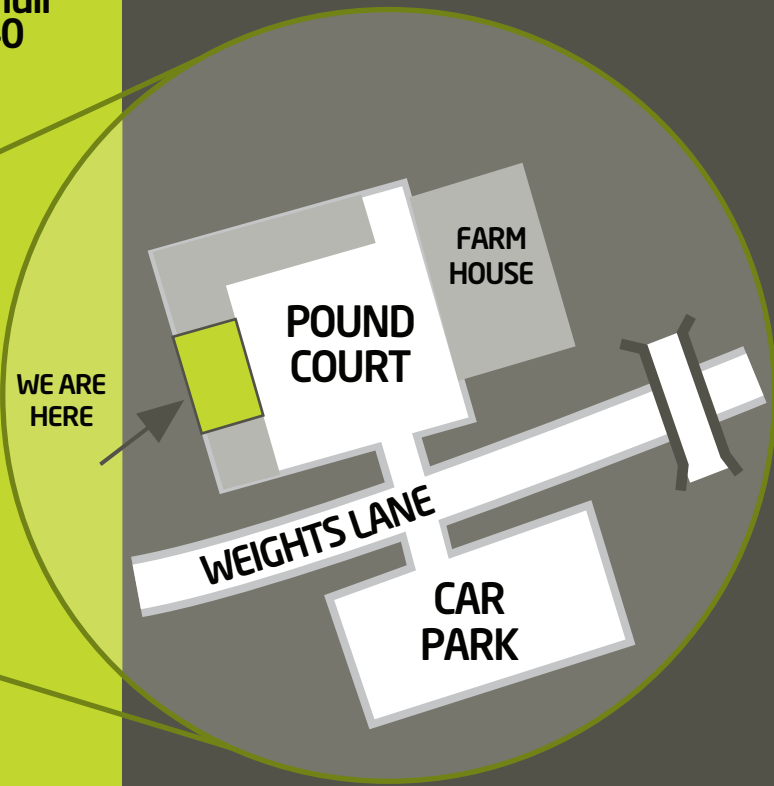

# how to find us

The entrance is clearly marked 'Weights Farm Business Park'  
Follow Weights Lane past some cottages on the left and under the bridge.  
Look out for the sign for Pound Court on the end of the barn buildings on the right.  
The car park is on the left.

3 Pound Court | Weights Lane | Redditch | Worcestershire | B97 6RG  
01527 595655 | info@gr8recruitment.co.uk | www.gr8recruitment.co.uk